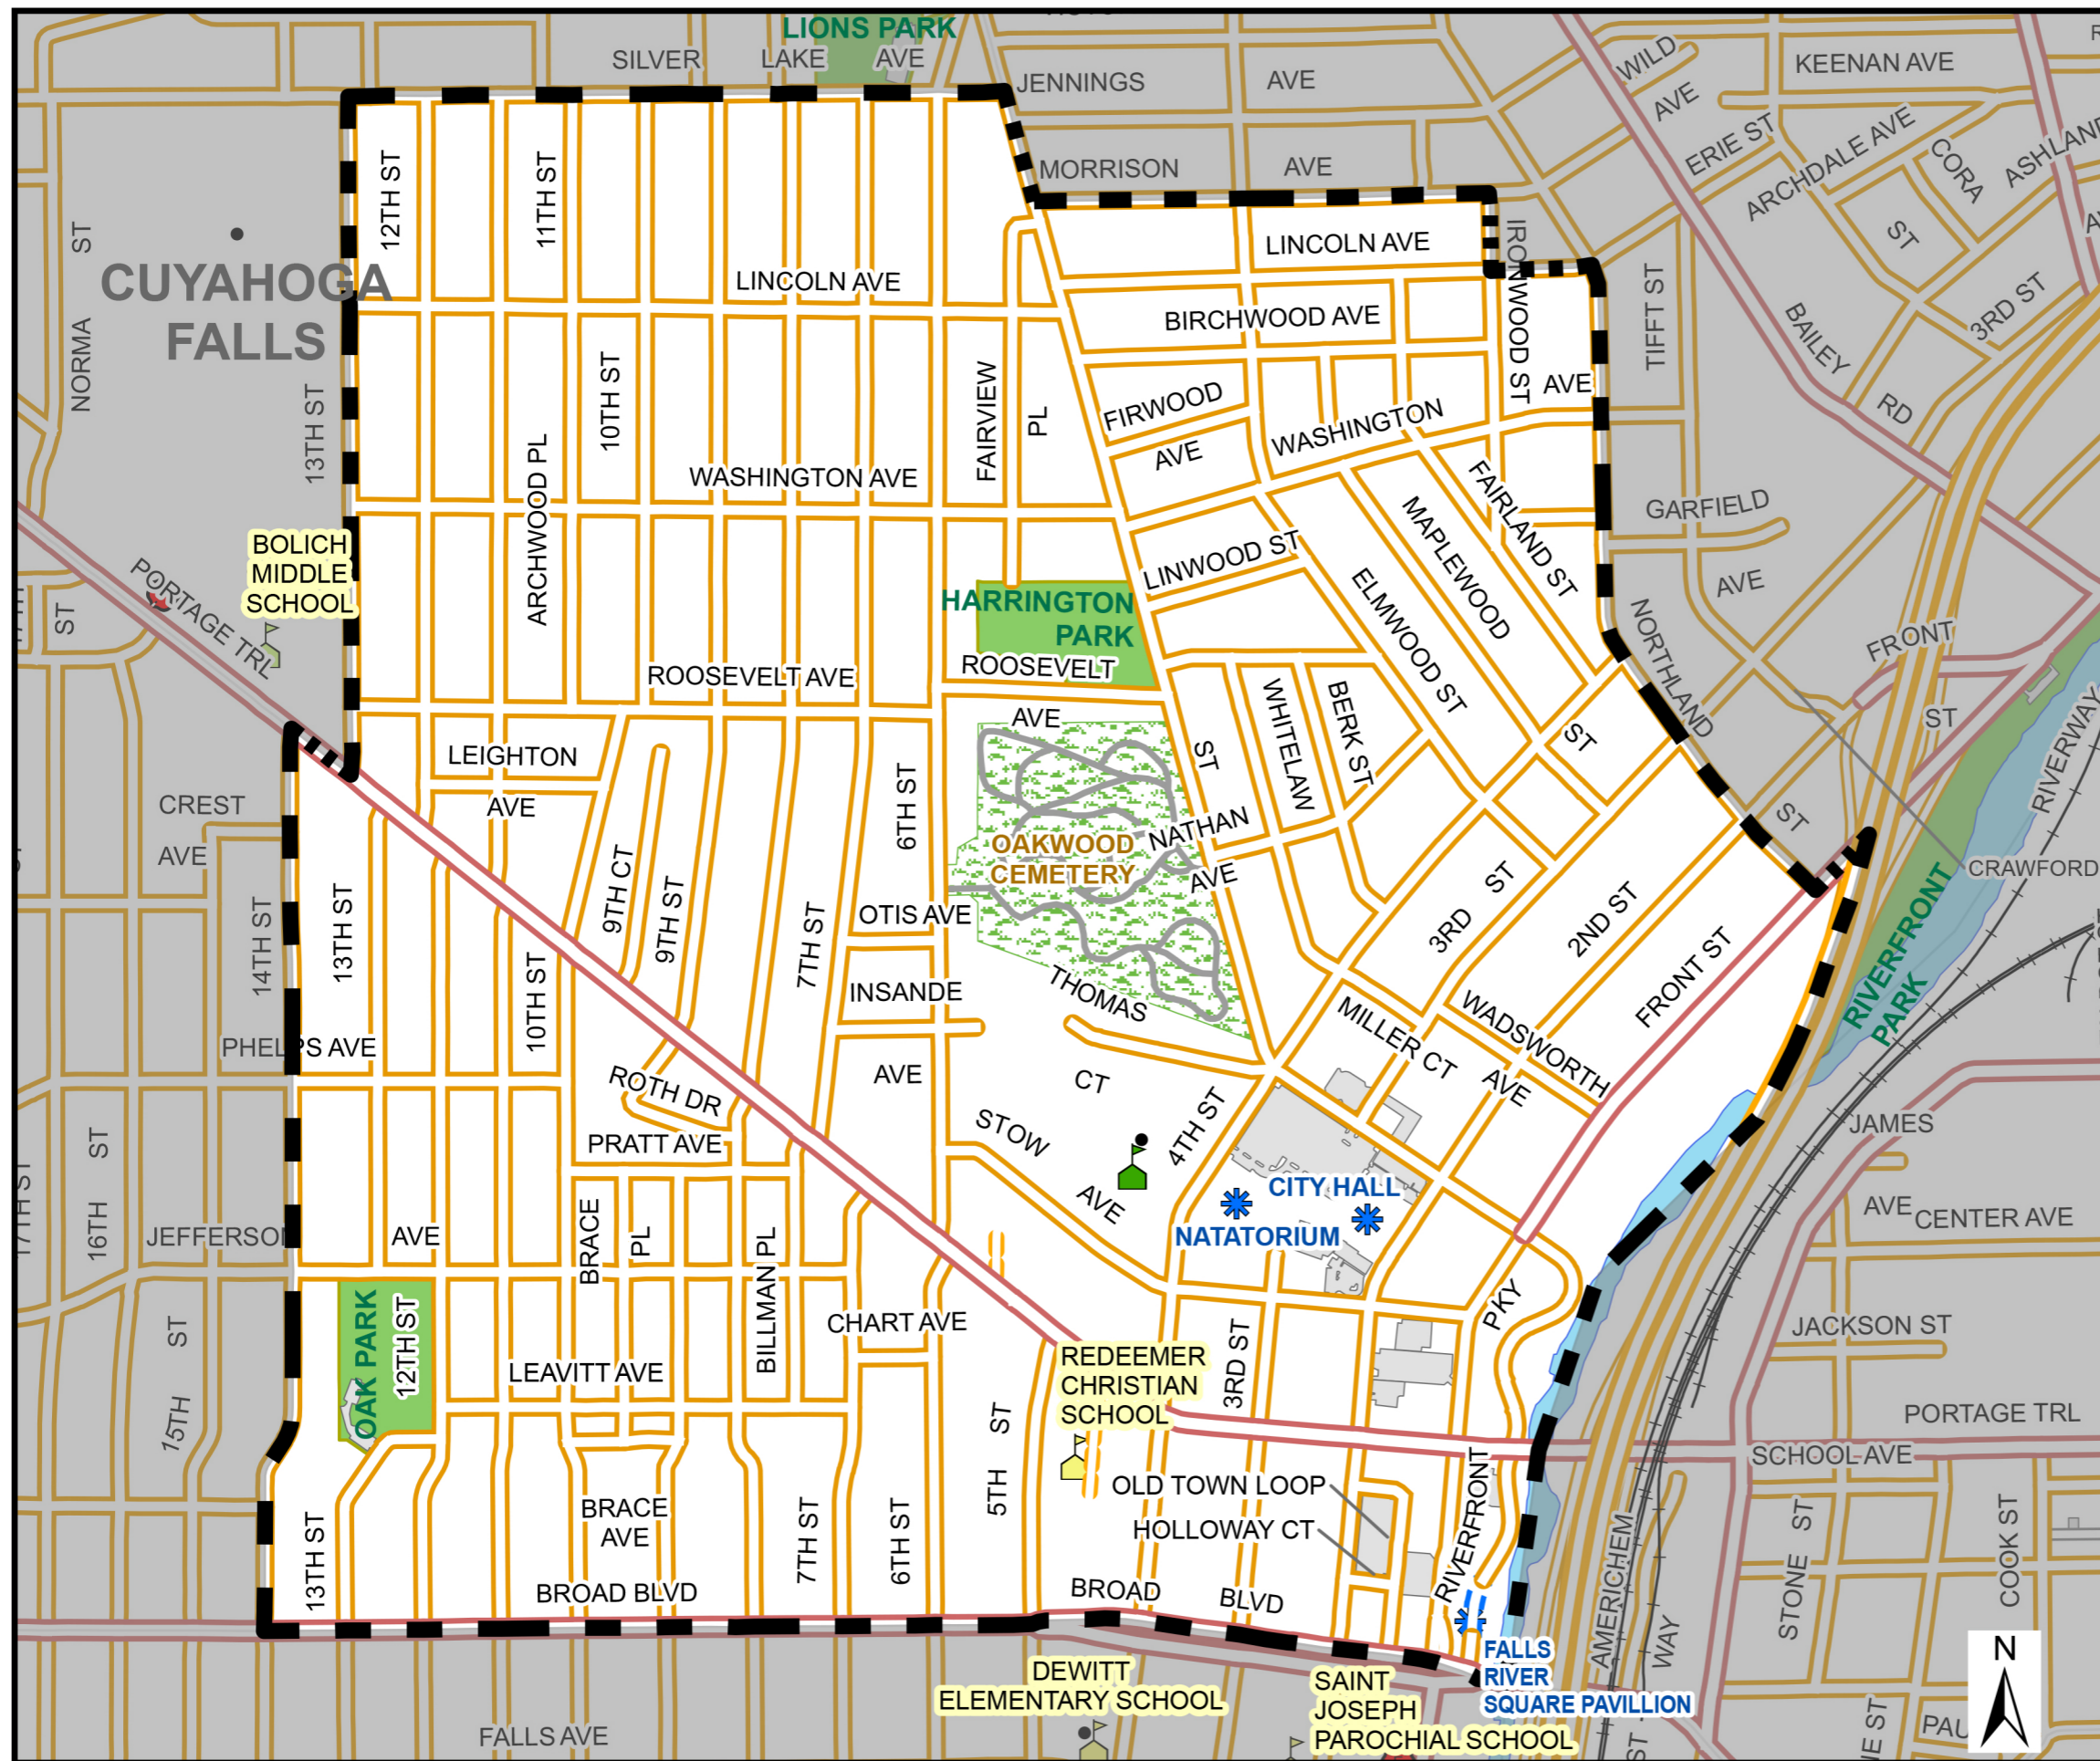

City of Cuyahoga Falls Ward 4 Map

Council Representative:
Joe Sieferth
jsieferth@cityofcf.com
(330) 414-5274

Legend

CORPORATION LINE	Schools
CITY WARDS	TYPE_1
RAILROAD TRACK	ELEMENTARY
FIRE STATION	HIGH SCHOOL
Streets	MIDDLE SCHOOL
STATE ROUTE	MUNICIPAL BUILDING
COUNTY ARTERIAL	WATER
LOCAL STREET	CEMETERY
TUNNEL	GOLF COURSE
ACCESS RAMP	PUBLIC PARKING
CONNECTOR	CITY PARK
WALKWAY	SCHOOL YARD
ALLEY	CUYAHOGA VALLEY NAT. REC. AREA
A74	METRO PARK
BLOSSOM MUSIC CENTER	
HOSPITAL	

Location Map